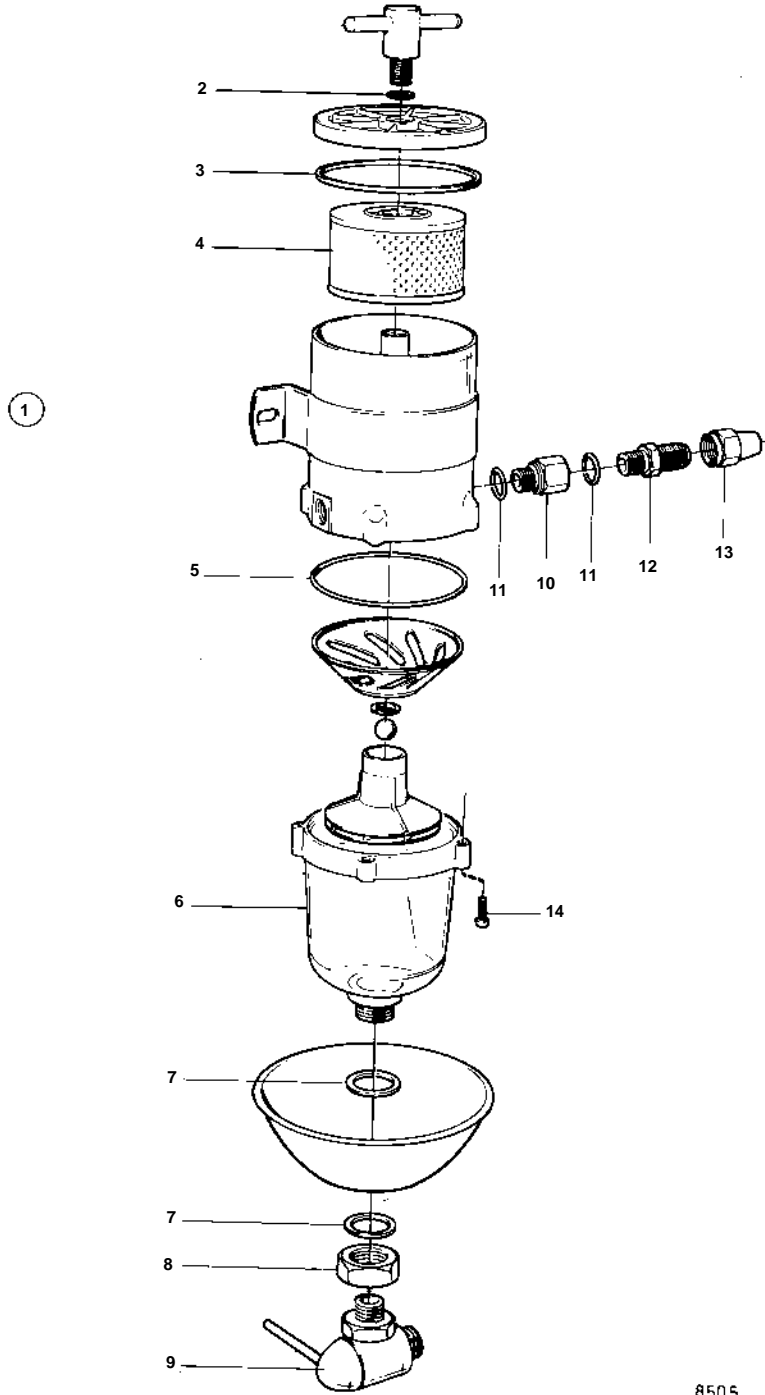

COMMON

COMMON

REF	PART NO.	QTY	DESCRIPTION	SEE SEC.	NOTES
1	1140038	1	Fuel strainer		RINA APPROVED.
			Bulletin 50-01	50-01-EN	Extra Fuel Filter
2		1	· O-RING		
3		1	· GASKET		
4	828897	1	· Filter insert		
5		1	· GASKET		
6		1	· SHELL		
7		1	· GASKET		
8		1	· NUT		
9		1	· DRAIN COCK		
10	828937	2	· Nipple		
11	858601	4	· O-ring		
12	828942	2	· Nipple		
13	954323	2	· Cap nut		
14		4	· SCREW		